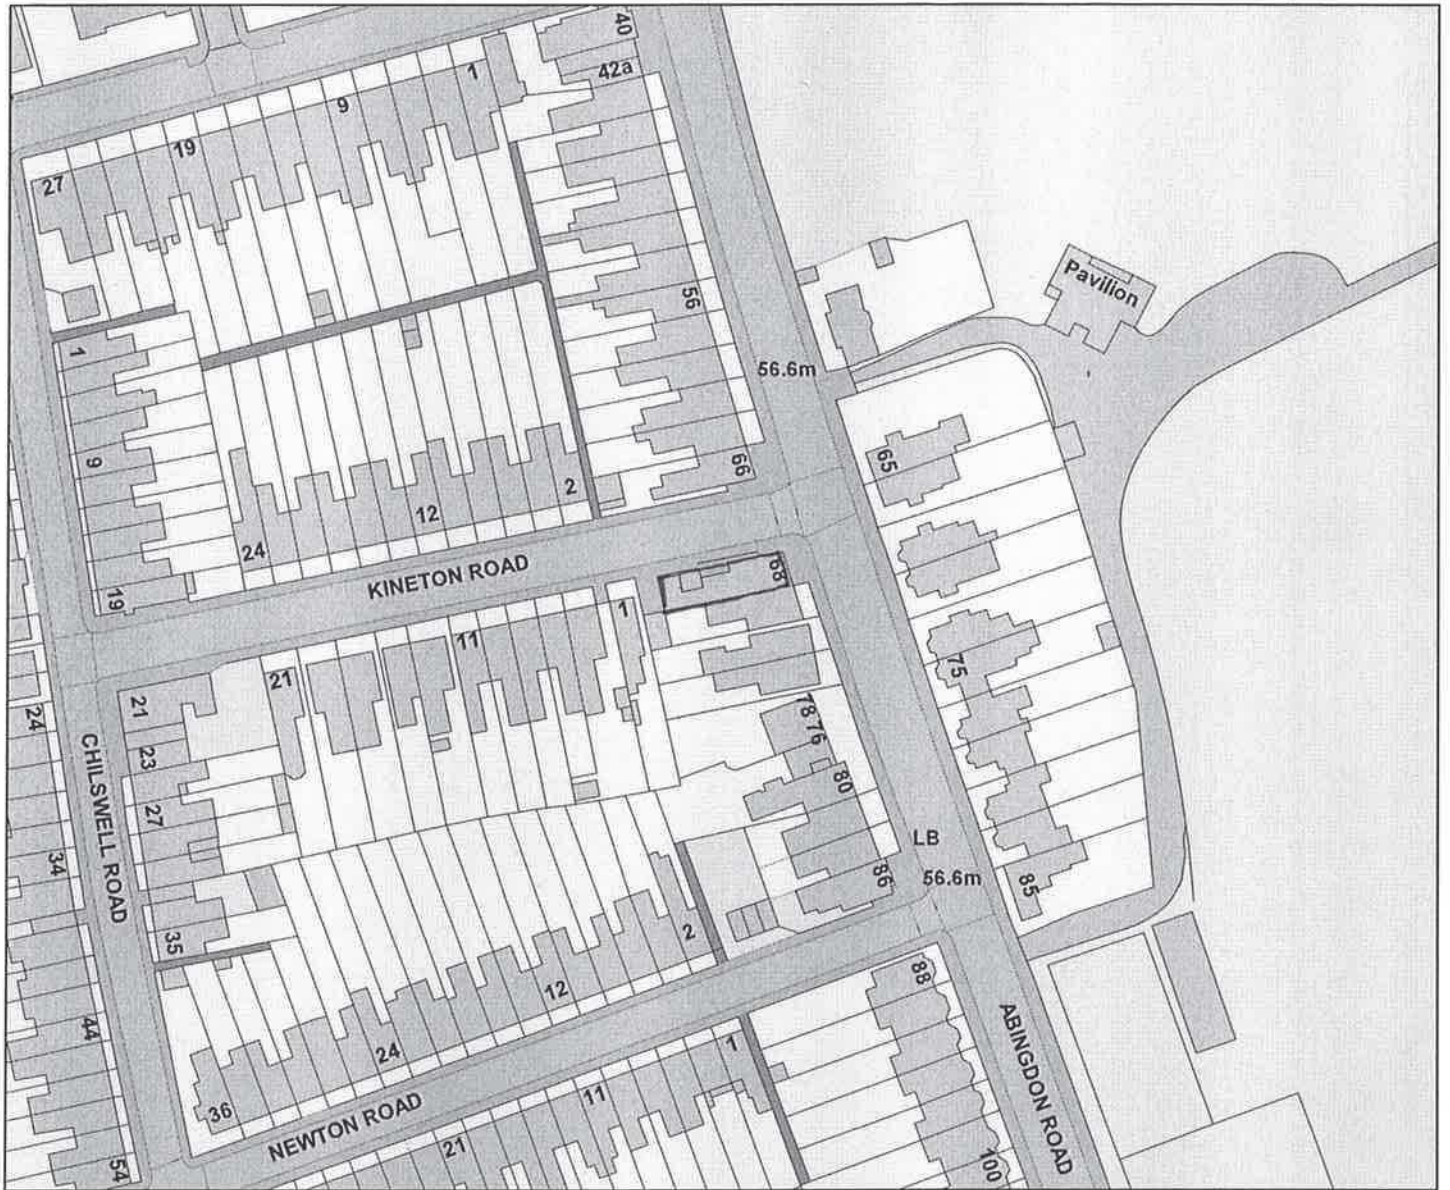

## 68 Abingdon Road

Legend	
Scale:	1:1250

© Crown Copyright and database right 2011. Ordnance Survey 100019348.

Organisation	Not Set
Department	Not Set
Comments	
Date	23 August 2012
SLA Number	Not Set

This page is intentionally left blank